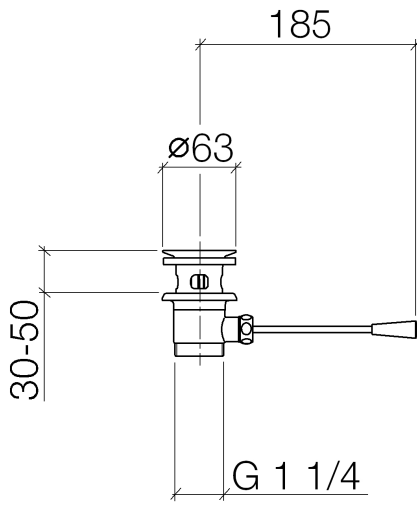

10 300 970

- length of knee lever 185 mm
- Only suitable for basins with an overflow.

Fits: IMO, LULU, MADISON, MEM, TARA,  
CL.1, LISSÉ, VAIA, META, CYO

	Brushed Light Gold	10 300 970-27
	Chrome	10 300 970-00
	Brushed Platinum	10 300 970-06
	Platinum	10 300 970-08
	Durabress (23kt Gold)	10 300 970-09
	Dark Chrome	10 300 970-19
	Light Gold	10 300 970-26
	Brushed Durabress (23kt Gold)	10 300 970-28
	Matte Black	10 300 970-33
	Brushed Bronze	10 300 970-42
	Brushed Champagne (22kt Gold)	10 300 970-46
	Champagne (22kt Gold)	10 300 970-47
	Brushed Chrome	10 300 970-93
	Brushed Dark Platinum	10 300 970-99

10 300 970

10 300 970

Parts for other finishes can be found here: [Chrome](#)

**Spare parts list**

No.	Item Number	Name	Quantity used	Delivery time
1	90 11 01 026 00-27	cup	1	30
2	04 31 20 016 00-27	plug	1	-
Spare part can no longer be ordered, please order the replacement item				
3	04 28 10 026 00 90	accessories	1	2
4	09 14 03 025 90	seal	1	2
5	09 11 01 023-27	cup	1	60
6	09 14 05 040 90	seal	1	2
7	09 31 09 055-27	pull-rod	1	60
8	09 30 11 049 90	disc	1	2
9	09 23 30 003-27	nut	1	60
10	09 20 01 040-27	handle	1	60