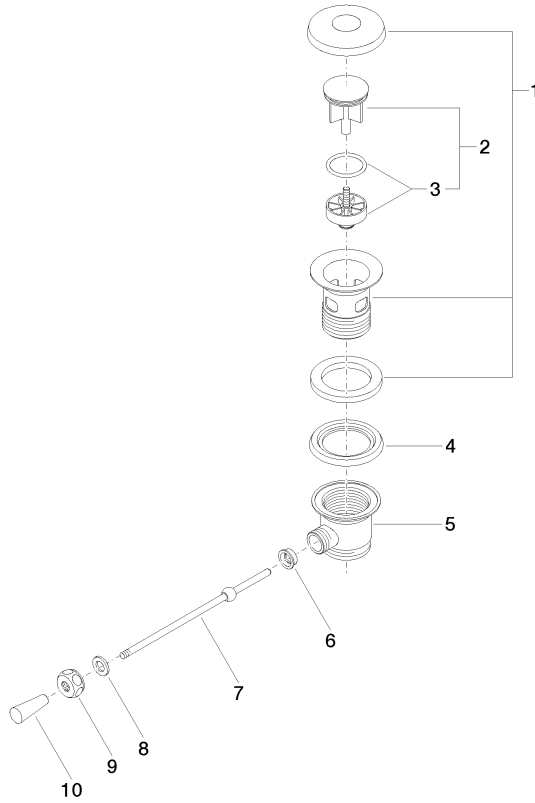

10 300 970

- length of knee lever 185 mm
- Only suitable for basins with an overflow.

Fits: IMO, LULU, MADISON, MEM, TARA,  
CL.1, LISSÉ, VAIA, META, CYO

	Brushed Light Gold	10 300 970-27
	Chrome	10 300 970-00
	Brushed Platinum	10 300 970-06
	Platinum	10 300 970-08
	Durabress (23kt Gold)	10 300 970-09
	Dark Chrome	10 300 970-19
	Light Gold	10 300 970-26
	Brushed Durabress (23kt Gold)	10 300 970-28
	Matte Black	10 300 970-33
	Brushed Bronze	10 300 970-42
	Brushed Champagne (22kt Gold)	10 300 970-46
	Champagne (22kt Gold)	10 300 970-47
	Brushed Chrome	10 300 970-93
	Brushed Dark Platinum	10 300 970-99

10 300 970

10 300 970

Parts for other finishes can be found here: [Chrome](#)

**Spare parts list**

No.	Item Number	Name	Quantity used	Delivery time
1	90 11 01 026 00-27	cup	1	30
2	04 31 20 016 00-27	plug	1	-
Spare part can no longer be ordered, please order the replacement item				
3	04 28 10 026 00 90	accessories	1	2
4	09 14 03 025 90	seal	1	2
5	09 11 01 023-27	cup	1	60
6	09 14 05 040 90	seal	1	2
7	09 31 09 055-27	pull-rod	1	60
8	09 30 11 049 90	disc	1	2
9	09 23 30 003-27	nut	1	60
10	09 20 01 040-27	handle	1	60